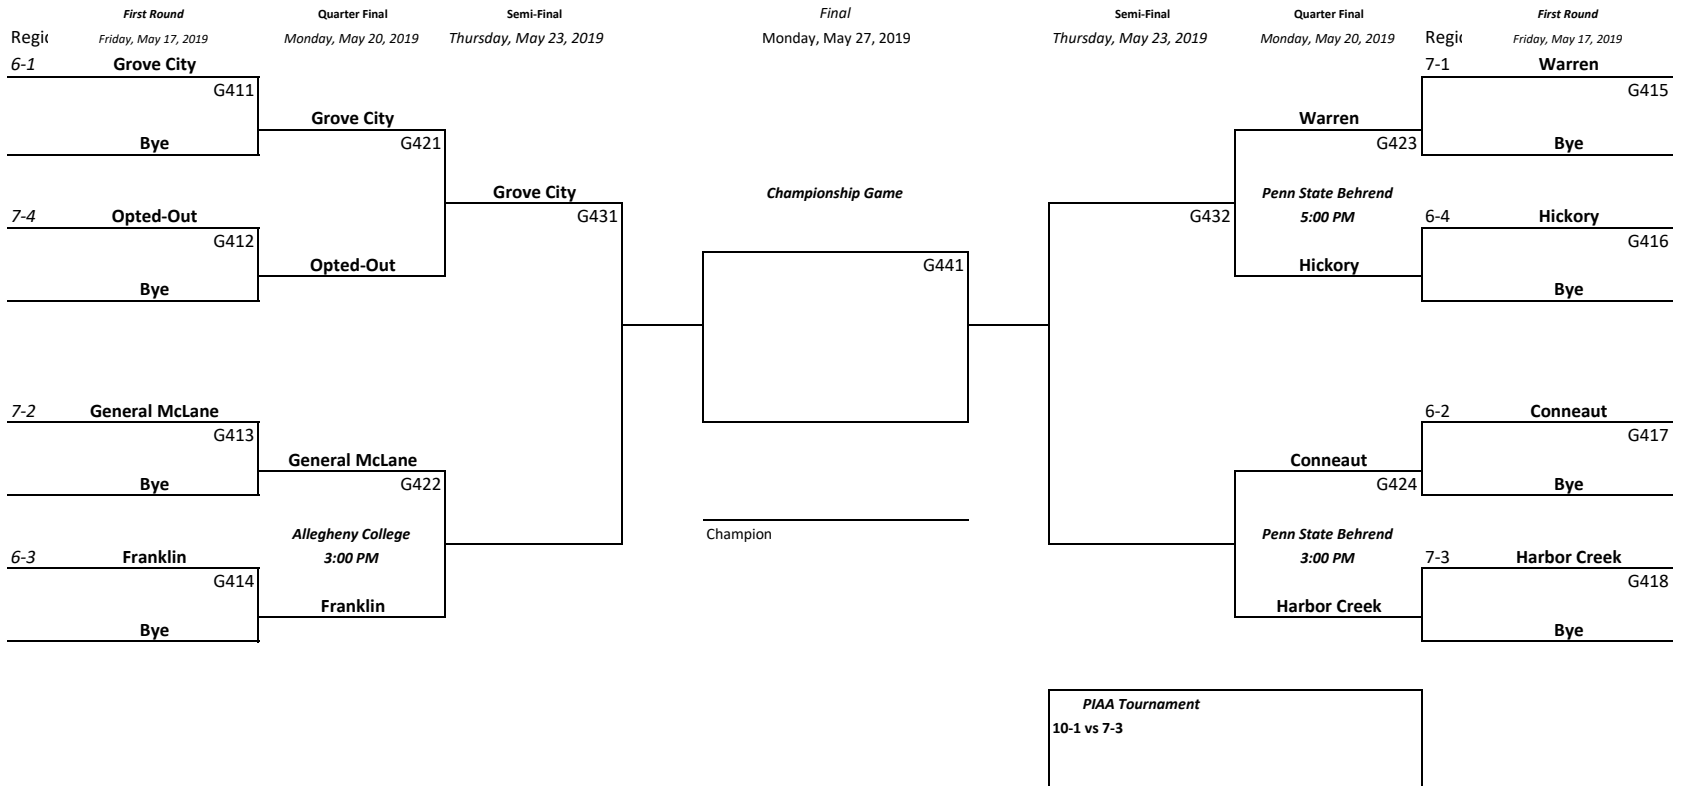

Softball Bracket Pairings with Modified Regional Crossover Scheduling

"2A" GIRLS

2019 District 10 Softball

Softball Bracket Pairings with Modified Regional Crossover Scheduling

*First Round games will be hosted by the team at the top of the bracket

"3A" GIRLS

2019 District 10 Softball

Softball Bracket Pairings with Modified Regional Crossover Scheduling

PIAA Tournament
10-1 vs 7-2
7-1 vs 10-2

"4A" GIRLS

2019 District 10 Softball

Softball Bracket Pairings with Modified Regional Crossover Scheduling

"5A" GIRLS

2019 District 10 Softball

SUB REGION

PIAA Tournament
6, 8, 9 or 10-1 vs 7-3

"6A" GIRLS

2019 District 10 Softball

Team listed on top of the bracket is the
designated home team for the purpose of uniform color only