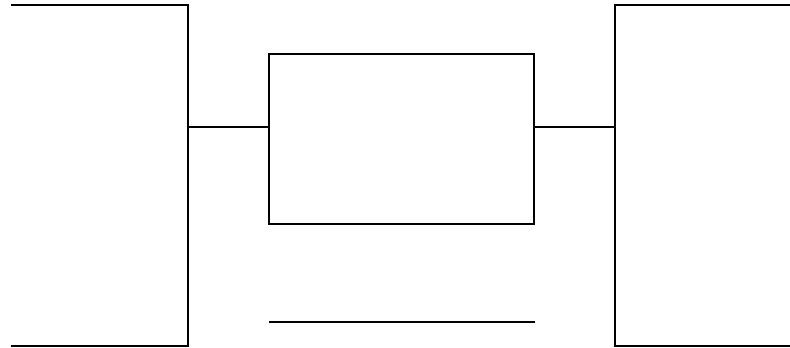

Softball Bracket Pairings with Modified Regional Crossover Scheduling

"2A" GIRLS

2019 District 10 Softball

Softball Bracket Pairings with Modified Regional Crossover Scheduling

*First Round games will be hosted by the team at the top of the bracket

"3A" GIRLS

2019 District 10 Softball

Softball Bracket Pairings with Modified Regional Crossover Scheduling

PIAA Tournament
10-1 vs 7-2
7-1 vs 10-2

"4A" GIRLS

2019 District 10 Softball

Softball Bracket Pairings with Modified Regional Crossover Scheduling

"5A" GIRLS

2019 District 10 Softball

SUB REGION

PIAA Tournament
6, 8, 9 or 10-1 vs 7-3

"6A" GIRLS

2019 District 10 Softball

Team listed on top of the bracket is the
designated home team for the purpose of uniform color only