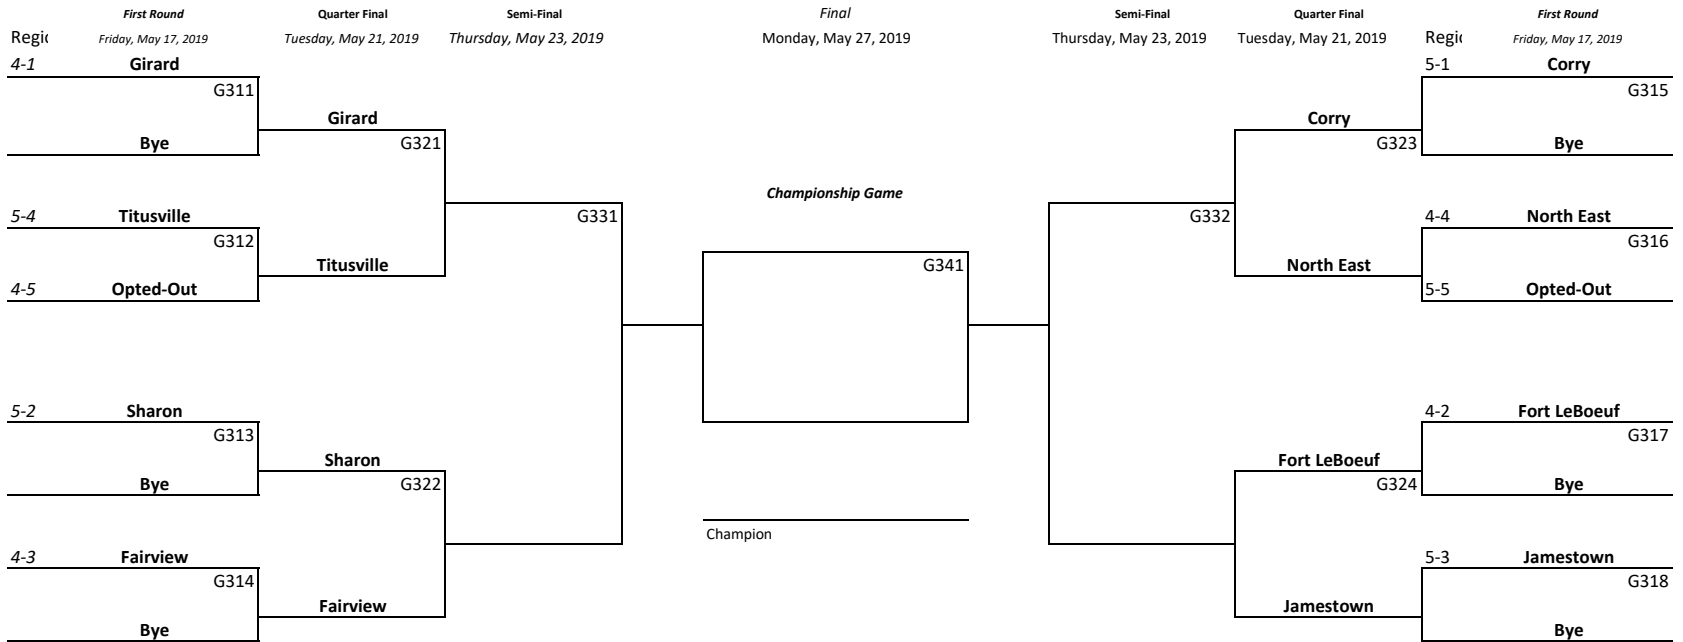

Softball Bracket Pairings with Modified Regional Crossover Scheduling

"2A" GIRLS

2019 District 10 Softball

Softball Bracket Pairings with Modified Regional Crossover Scheduling

*First Round games will be hosted by the team at the top of the bracket

"3A" GIRLS

2019 District 10 Softball

Softball Bracket Pairings with Modified Regional Crossover Scheduling

PIAA Tournament
10-1 vs 7-2
7-1 vs 10-2

"4A" GIRLS

2019 District 10 Softball

Softball Bracket Pairings with Modified Regional Crossover Scheduling

"5A" GIRLS

2019 District 10 Softball

SUB REGION

PIAA Tournament
6, 8, 9 or 10-1 vs 7-3

"6A" GIRLS

2019 District 10 Softball

Team listed on top of the bracket is the
designated home team for the purpose of uniform color only