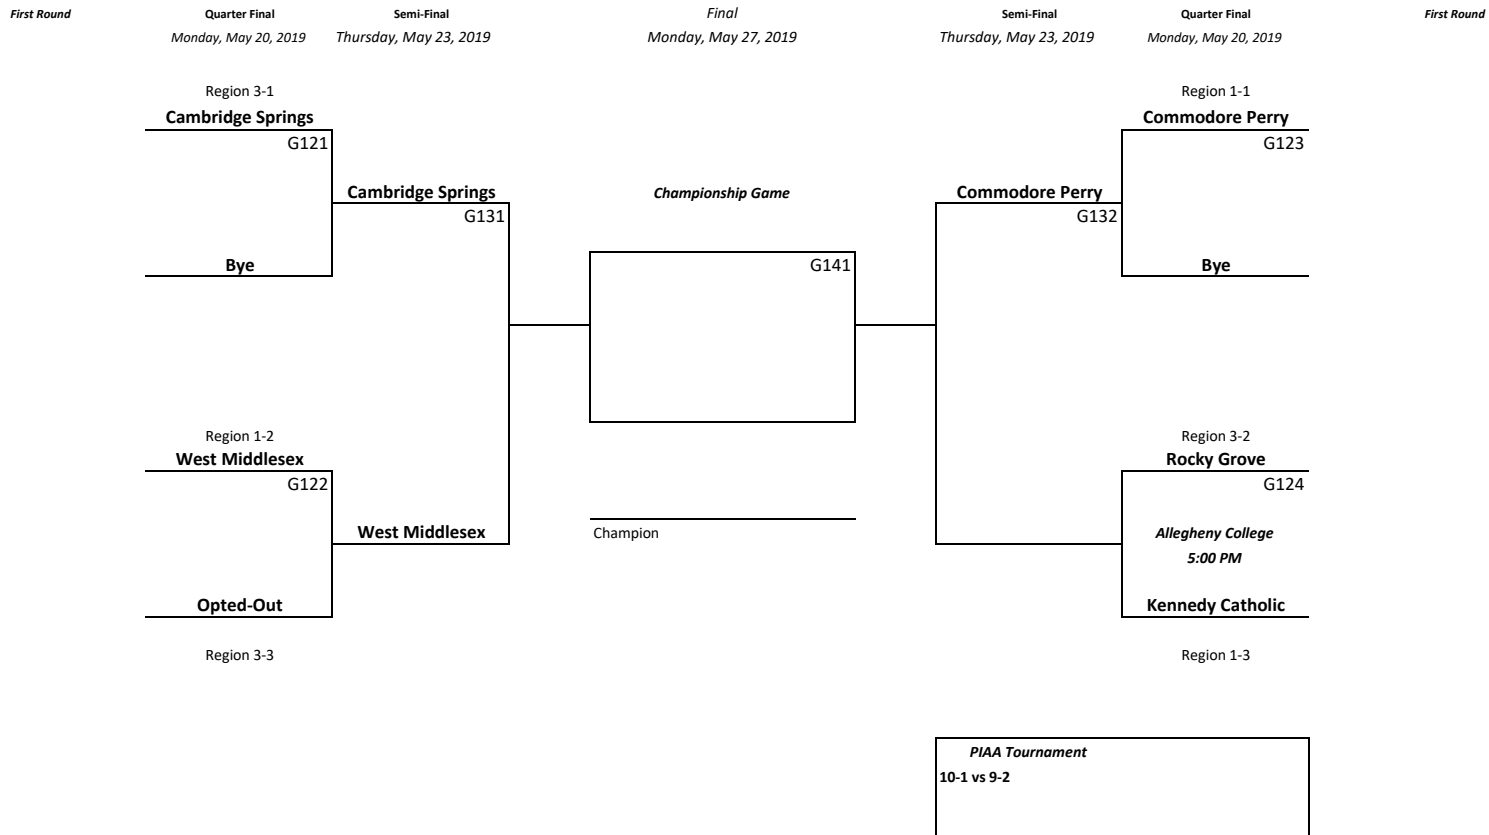

Softball Bracket Pairings with Modified Regional Crossover Scheduling

"2A" GIRLS

2019 District 10 Softball

Softball Bracket Pairings with Modified Regional Crossover Scheduling

*First Round games will be hosted by the team at the top of the bracket

"3A" GIRLS

2019 District 10 Softball

Softball Bracket Pairings with Modified Regional Crossover Scheduling

PIAA Tournament
10-1 vs 7-2
7-1 vs 10-2

"4A" GIRLS

2019 District 10 Softball

Softball Bracket Pairings with Modified Regional Crossover Scheduling

"5A" GIRLS

2019 District 10 Softball

SUB REGION

PIAA Tournament
6, 8, 9 or 10-1 vs 7-3

"6A" GIRLS

2019 District 10 Softball

Team listed on top of the bracket is the
designated home team for the purpose of uniform color only