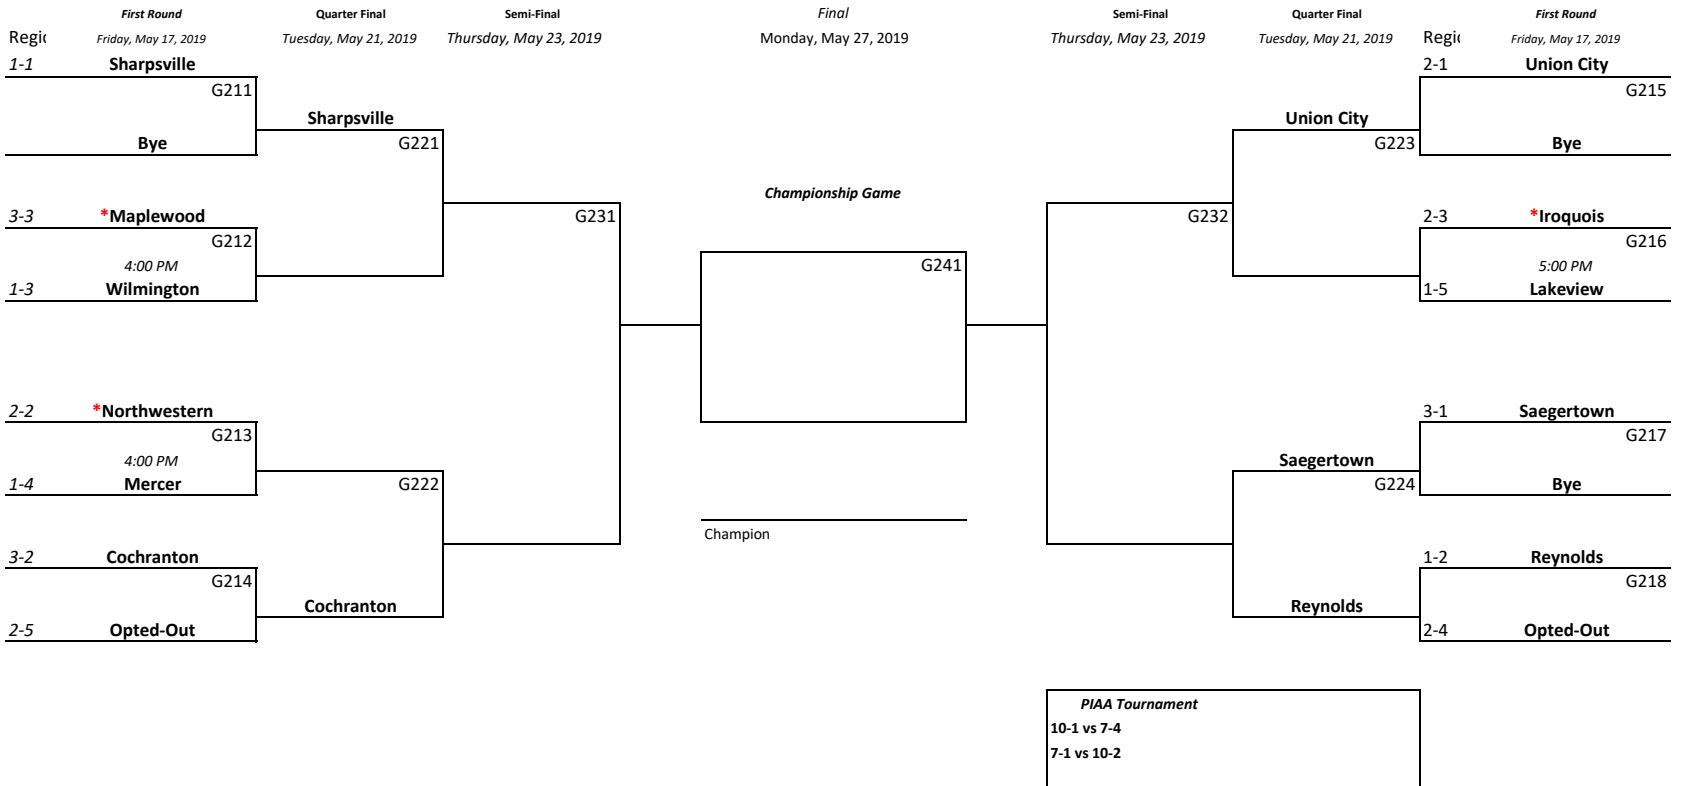

Softball Bracket Pairings with Modified Regional Crossover Scheduling

"2A" GIRLS

2019 District 10 Softball

Softball Bracket Pairings with Modified Regional Crossover Scheduling

*First Round games will be hosted by the team at the top of the bracket

"3A" GIRLS

2019 District 10 Softball

Softball Bracket Pairings with Modified Regional Crossover Scheduling

PIAA Tournament
10-1 vs 7-2
7-1 vs 10-2

"4A" GIRLS

2019 District 10 Softball

Softball Bracket Pairings with Modified Regional Crossover Scheduling

"5A" GIRLS

2019 District 10 Softball

SUB REGION

PIAA Tournament
6, 8, 9 or 10-1 vs 7-3

"6A" GIRLS

2019 District 10 Softball

Team listed on top of the bracket is the
designated home team for the purpose of uniform color only