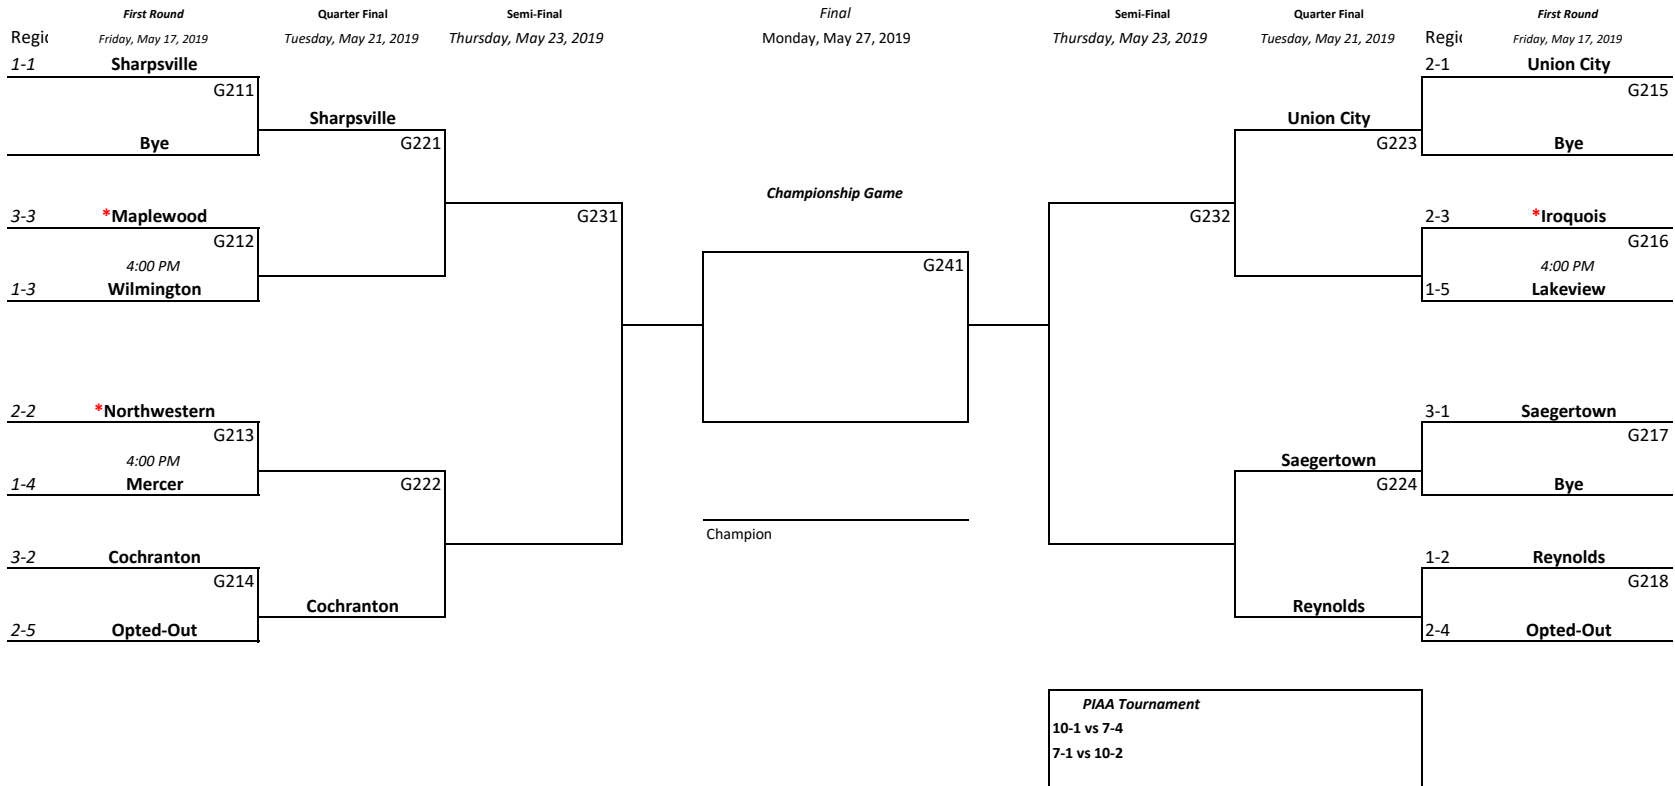

Softball Bracket Pairings with Modified Regional Crossover Scheduling

"2A" GIRLS

2019 District 10 Softball

Softball Bracket Pairings with Modified Regional Crossover Scheduling

*\*First Round games will be hosted by the team at the top of the bracket*

"3A" GIRLS

2019 District 10 Softball

Softball Bracket Pairings with Modified Regional Crossover Scheduling

**PIAA Tournament**  
10-1 vs 7-2  
7-1 vs 10-2

"4A" GIRLS

2019 District 10 Softball

Softball Bracket Pairings with Modified Regional Crossover Scheduling

"5A" GIRLS

2019 District 10 Softball

*SUB REGION*

*PIAA Tournament*  
6, 8, 9 or 10-1 vs 7-3

"6A" GIRLS

**2019 District 10 Softball**

Team listed on top of the bracket is the  
designated home team for the purpose of uniform color only

Thursday, May 23, 2019

**Championship Game**

Region 8-1

**McDowell**

Region 8-2