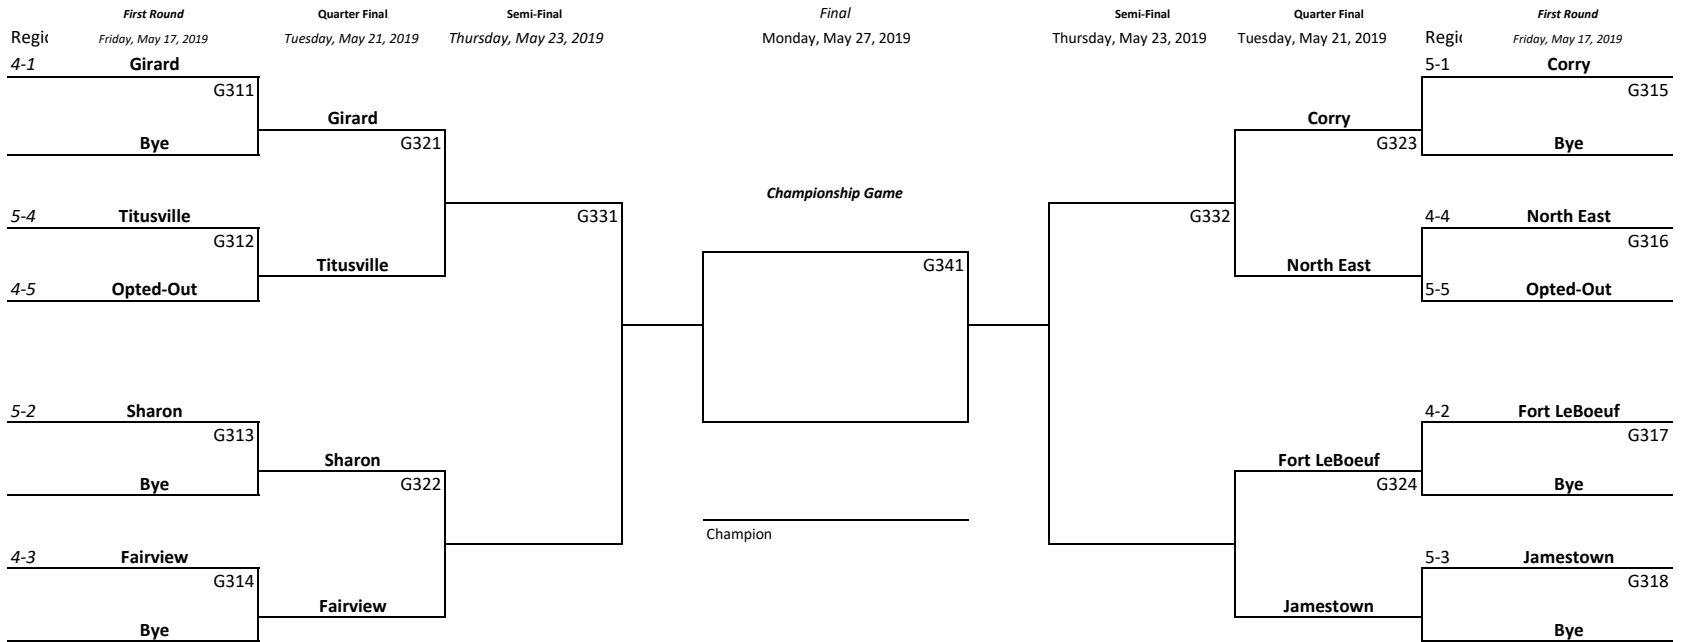

Softball Bracket Pairings with Modified Regional Crossover Scheduling

"2A" GIRLS

2019 District 10 Softball

Softball Bracket Pairings with Modified Regional Crossover Scheduling

*\*First Round games will be hosted by the team at the top of the bracket*

"3A" GIRLS

2019 District 10 Softball

Softball Bracket Pairings with Modified Regional Crossover Scheduling

**PIAA Tournament**  
10-1 vs 7-2  
7-1 vs 10-2

"4A" GIRLS

2019 District 10 Softball

Softball Bracket Pairings with Modified Regional Crossover Scheduling

"5A" GIRLS

2019 District 10 Softball

*SUB REGION*

*PIAA Tournament*  
6, 8, 9 or 10-1 vs 7-3

"6A" GIRLS

**2019 District 10 Softball**

Team listed on top of the bracket is the  
designated home team for the purpose of uniform color only

Thursday, May 23, 2019

**Championship Game**

Region 8-1

**McDowell**

Region 8-2