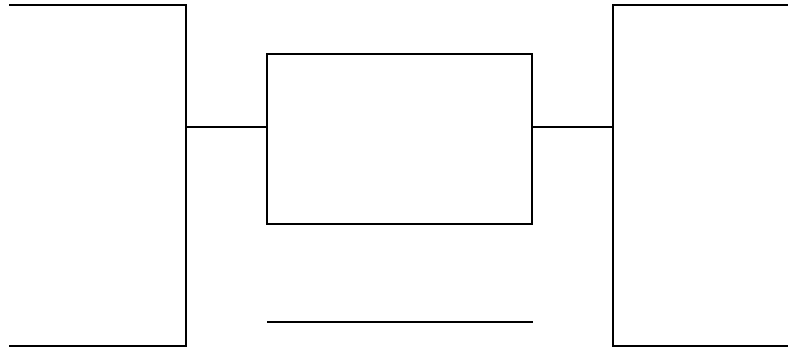

Softball Bracket Pairings with Modified Regional Crossover Scheduling

"2A" GIRLS

2019 District 10 Softball

Softball Bracket Pairings with Modified Regional Crossover Scheduling

*\*First Round games will be hosted by the team at the top of the bracket*

"3A" GIRLS

2019 District 10 Softball

Softball Bracket Pairings with Modified Regional Crossover Scheduling

**PIAA Tournament**  
10-1 vs 7-2  
7-1 vs 10-2

"4A" GIRLS

2019 District 10 Softball

Softball Bracket Pairings with Modified Regional Crossover Scheduling

"5A" GIRLS

2019 District 10 Softball

*SUB REGION*

*PIAA Tournament*  
6, 8, 9 or 10-1 vs 7-3

"6A" GIRLS

**2019 District 10 Softball**

Team listed on top of the bracket is the  
designated home team for the purpose of uniform color only