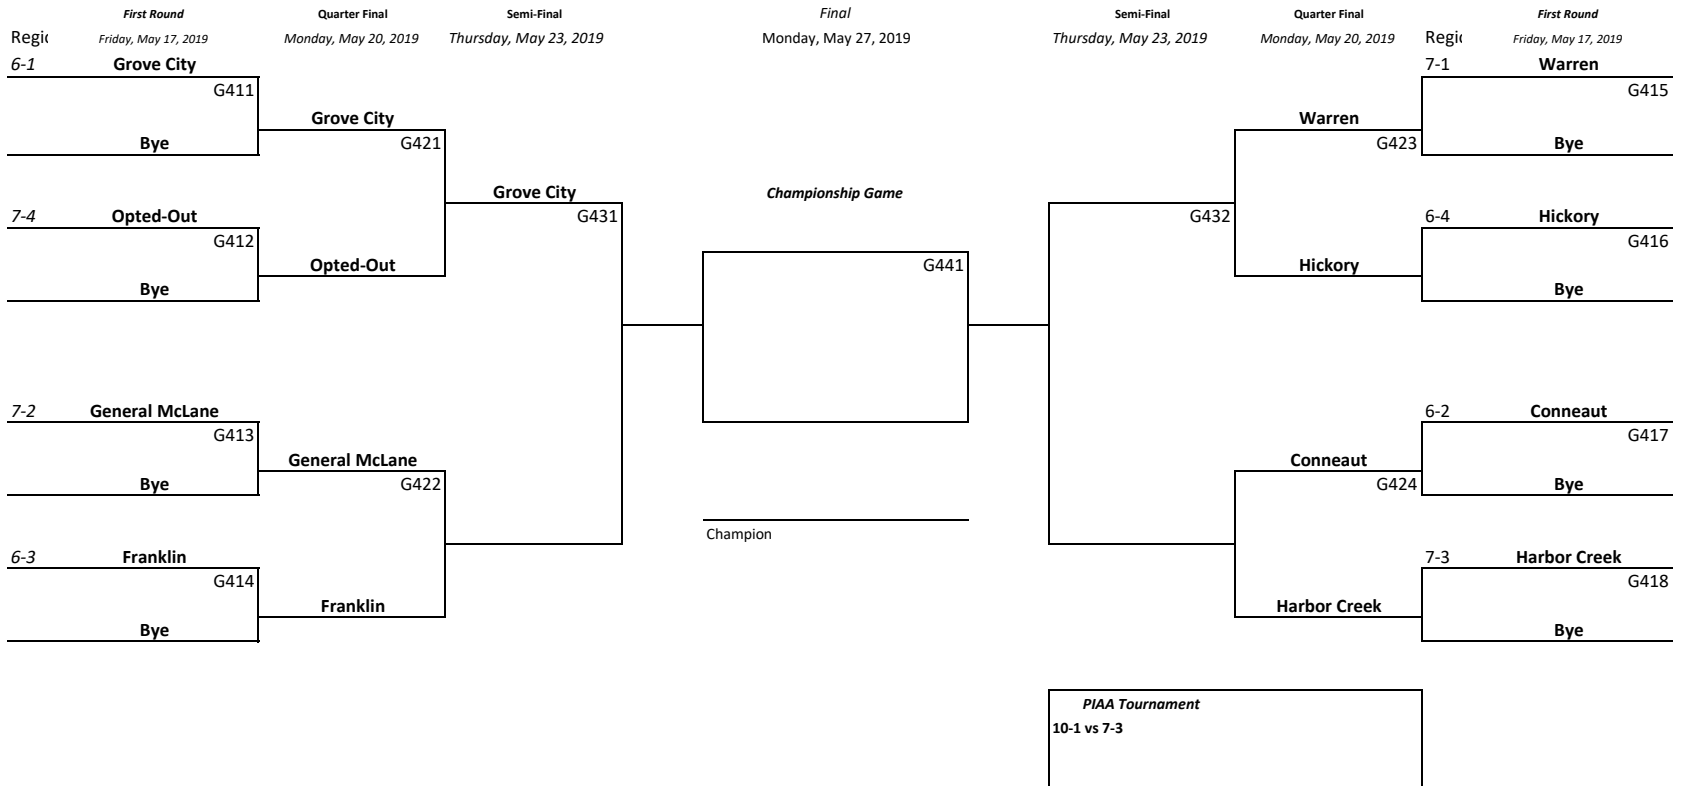

Softball Bracket Pairings with Modified Regional Crossover Scheduling

"2A" GIRLS

2019 District 10 Softball

Softball Bracket Pairings with Modified Regional Crossover Scheduling

*\*First Round games will be hosted by the team at the top of the bracket*

"3A" GIRLS

2019 District 10 Softball

Softball Bracket Pairings with Modified Regional Crossover Scheduling

**PIAA Tournament**  
10-1 vs 7-2  
7-1 vs 10-2

"4A" GIRLS

2019 District 10 Softball

Softball Bracket Pairings with Modified Regional Crossover Scheduling

"5A" GIRLS

2019 District 10 Softball

*SUB REGION*

*PIAA Tournament*  
6, 8, 9 or 10-1 vs 7-3

"6A" GIRLS

**2019 District 10 Softball**

Team listed on top of the bracket is the  
designated home team for the purpose of uniform color only

Thursday, May 23, 2019

**Championship Game**

Region 8-1

**McDowell**

Region 8-2