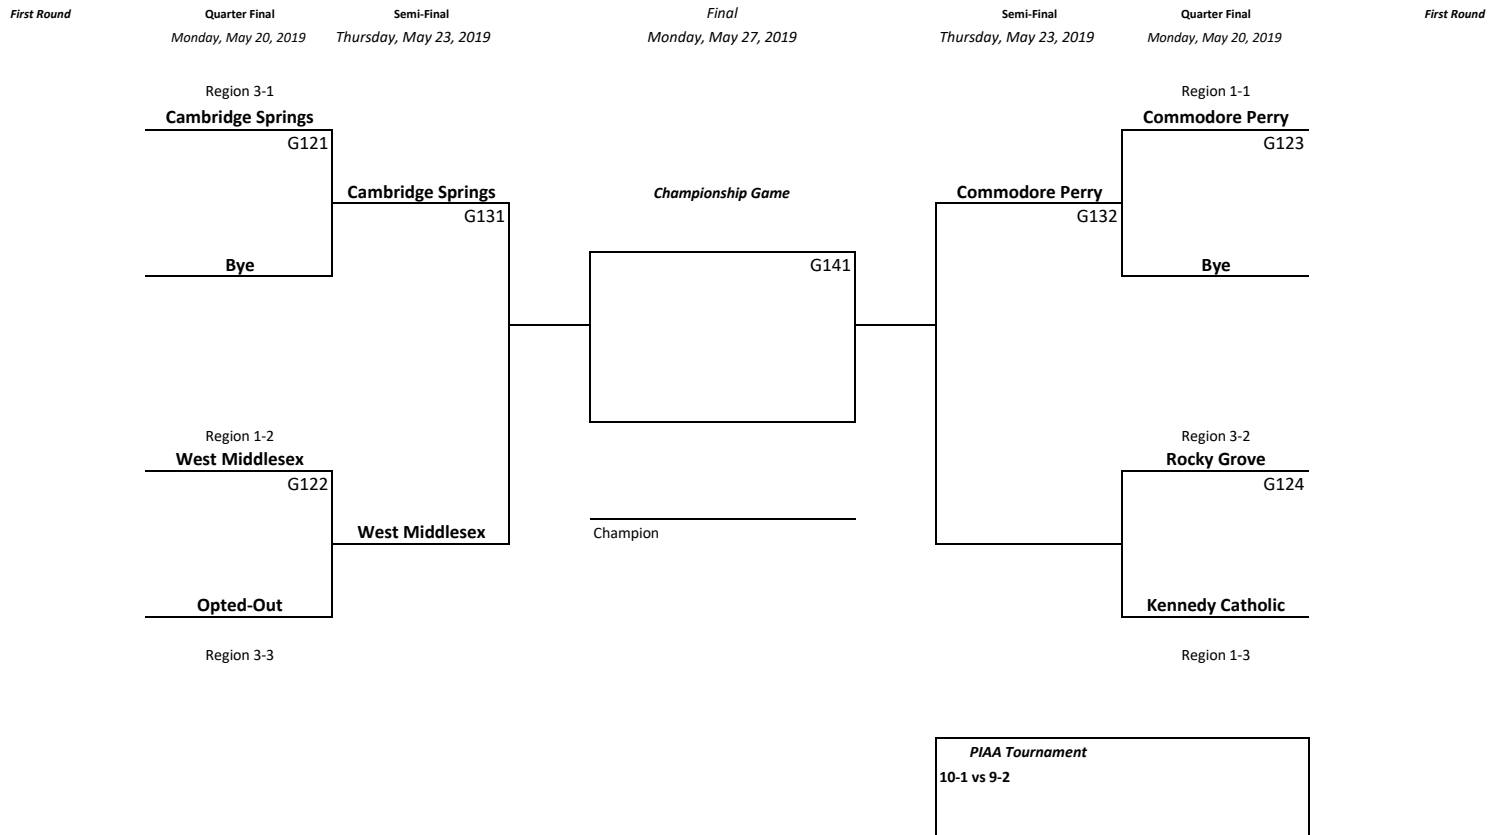

Softball Bracket Pairings with Modified Regional Crossover Scheduling

"2A" GIRLS

2019 District 10 Softball

Softball Bracket Pairings with Modified Regional Crossover Scheduling

*\*First Round games will be hosted by the team at the top of the bracket*

"3A" GIRLS

2019 District 10 Softball

Softball Bracket Pairings with Modified Regional Crossover Scheduling

**PIAA Tournament**  
10-1 vs 7-2  
7-1 vs 10-2

"4A" GIRLS

2019 District 10 Softball

Softball Bracket Pairings with Modified Regional Crossover Scheduling

"5A" GIRLS

2019 District 10 Softball

*SUB REGION*

*PIAA Tournament*  
6, 8, 9 or 10-1 vs 7-3

"6A" GIRLS

**2019 District 10 Softball**

Team listed on top of the bracket is the  
designated home team for the purpose of uniform color only

Thursday, May 23, 2019

**Championship Game**

Region 8-1

**McDowell**

Region 8-2